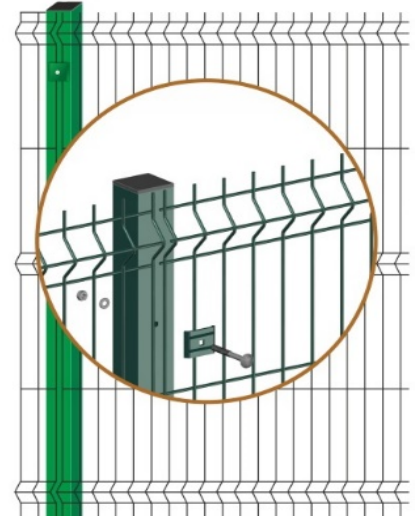

Panou Euro Gard	Diametru 4,2mm		Diametru 3,8mm		Diametru 3,3mm	
	Pret/ buc. Zincat	Pret/ buc. ZN - Vopsit	Pret/ buc. Zincat	Pret/ buc. ZN - Vopsit	Pret/ buc. Zincat	Pret/ buc. ZN - Vopsit
2000x2500 (4-bordure)	---	---	370	560	280	470
1700x2500 (4-bordure)	---	---	315	475	240	400
1500x2500 (3-bordure)	---	---	275	420	215	350
1200x2500 (3-bordure)	---	---	230	350	180	290
1000x2500 (2-bordure)	---	---	195	290	155	250
700x2500 (2-bordure)	---	---	---	---	120	185
---	---	---	---	---	---	---