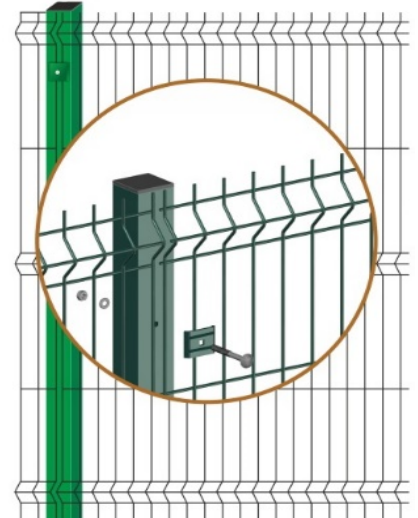

Panou Euro Gard	Diametru 4,2mm		Diametru 3,8mm		Diametru 3,3mm	
	Pret/ buc. Zincat	Pret/ buc. ZN - Vopsit	Pret/ buc. Zincat	Pret/ buc. ZN - Vopsit	Pret/ buc. Zincat	Pret/ buc. ZN - Vopsit
2000x2500 (4-bordure)	---	---	370	560	280	470
1700x2500 (4-bordure)	---	---	315	475	240	400
1500x2500 (3-bordure)	---	---	275	420	215	350
1200x2500 (3-bordure)	---	---	230	350	180	290
1000x2500 (2-bordure)	---	---	195	290	155	250
700x2500 (2-bordure)	---	---	---	---	120	185
---	---	---	---	---	---	---