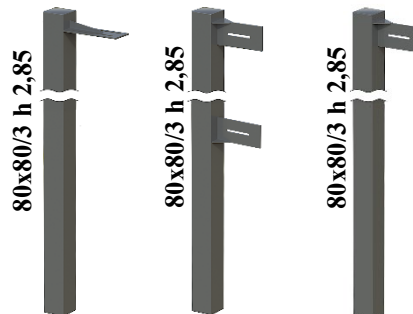

Stilpi Porți Glisante / Culisante **Standard!!!**

80x80/3 h 2,85
Stilp/ZnT/ Support 1979 lei/buc.
80x80/3 h 2,85
Stilp/ZnT/ STOP Culis 1979 lei/buc.
80x80/3 h 2,85
Stilp/ZnT/ STOP Glis 1979 lei/buc.