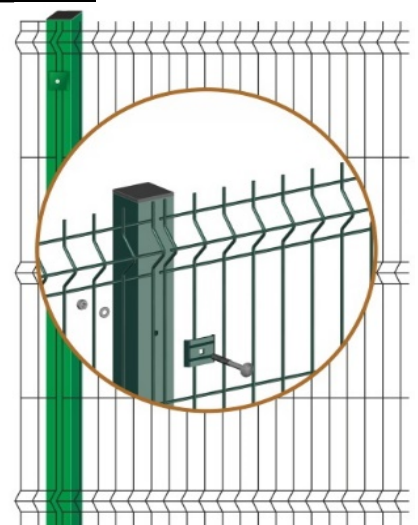

### Sistem de fixare EG

Antik + 15%  
 Texturat + 5%

Panou Euro Gard	Diametru 4,2mm		Diametru 3,8mm		Diametru 3,3mm	
	Pret/ buc. Zincat	Pret/ buc. ZN - Vopsit	Pret/ buc. Zincat	Pret/ buc. ZN - Vopsit	Pret/ buc. Zincat	Pret/ buc. ZN - Vopsit
2000x2500 ( 4-bordure)	---	---	370	560	280	470
1700x2500 ( 4-bordure)	---	---	315	475	240	400
1500x2500 ( 3-bordure)	---	---	275	420	215	350
1200x2500 ( 3-bordure)	---	---	230	350	180	290
1000x2500 ( 2-bordure)	---	---	195	290	155	250
700x2500 ( 2-bordure)	---	---	---	---	120	185
---	---	---	---	---	---	---